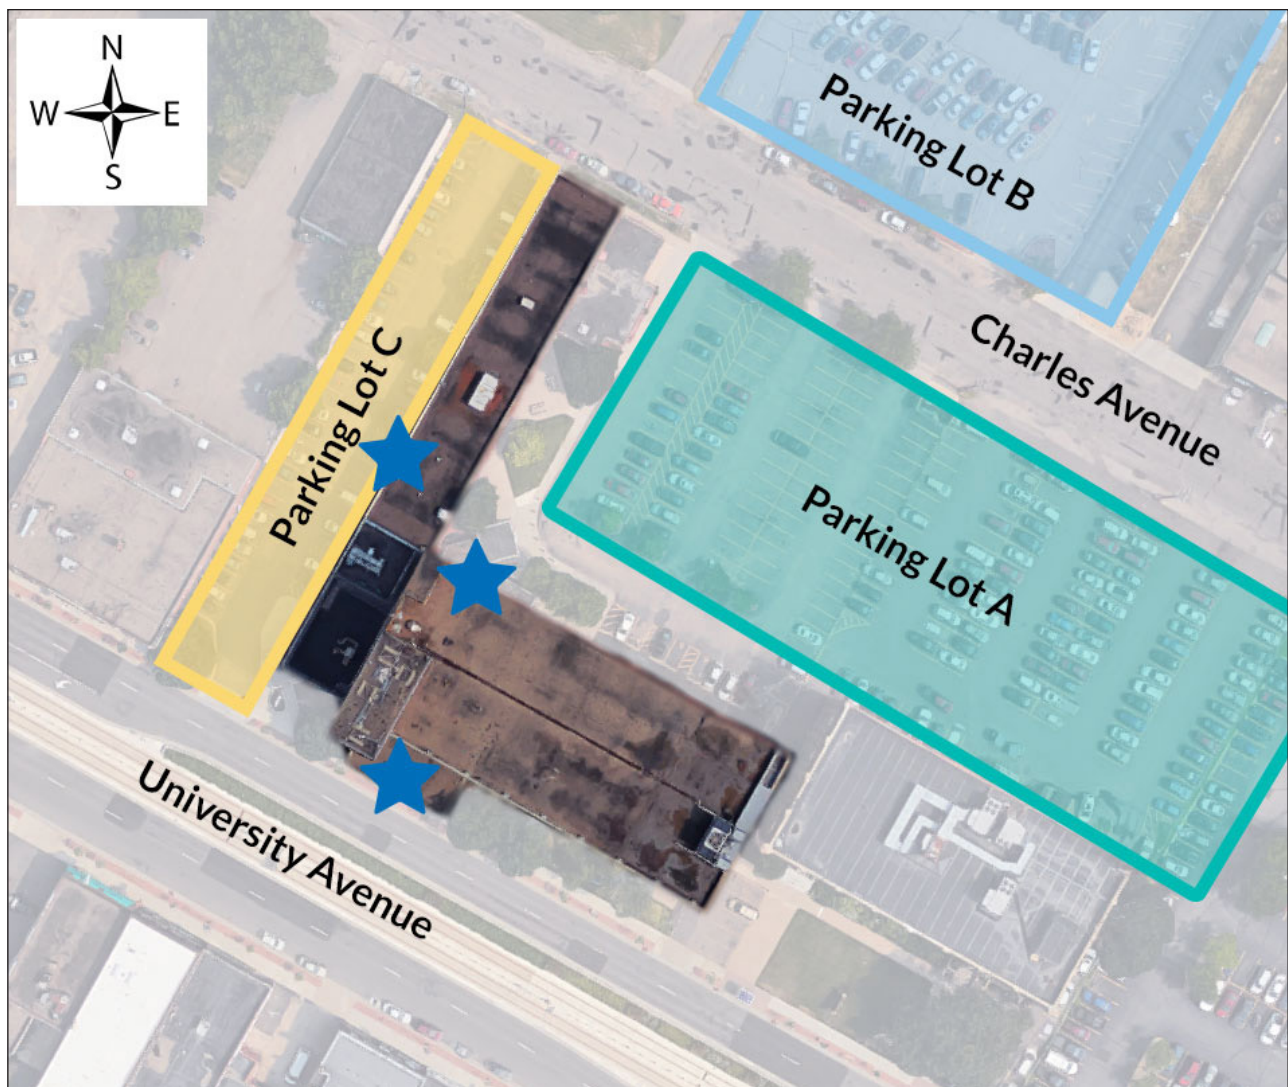

## **From North (Blaine)**

- Take I-35W South
- Exit toward US-10/Minneapolis/St. Paul
- Continue to follow I-35W South
- Exit onto MN-280
- Exit onto Territorial Road/University Ave
- Merge onto North Eustis St.
- Turn left onto University Ave. W.
- Make a U-turn at Fairview Ave. N.
- Destination will be on the right

## **By Light Rail**

- Take green line to Fairview Avenue station
- Walk 0.1 miles N.W.

# PARKING

Free visitor and handicap parking is located on the west side of the building in **PARKING LOT C**.

If the visitor lot is full, there are select visitor parking spots at the back of the building in PARKING LOT A and PARKING LOT B.

Once you park and enter the building, proceed to the elevator bank and take them to the fourth floor. Make-A-Wish Minnesota is located in suite 415.

\*Entrances to 1919 University Avenue West are indicated on the map above with a blue star.