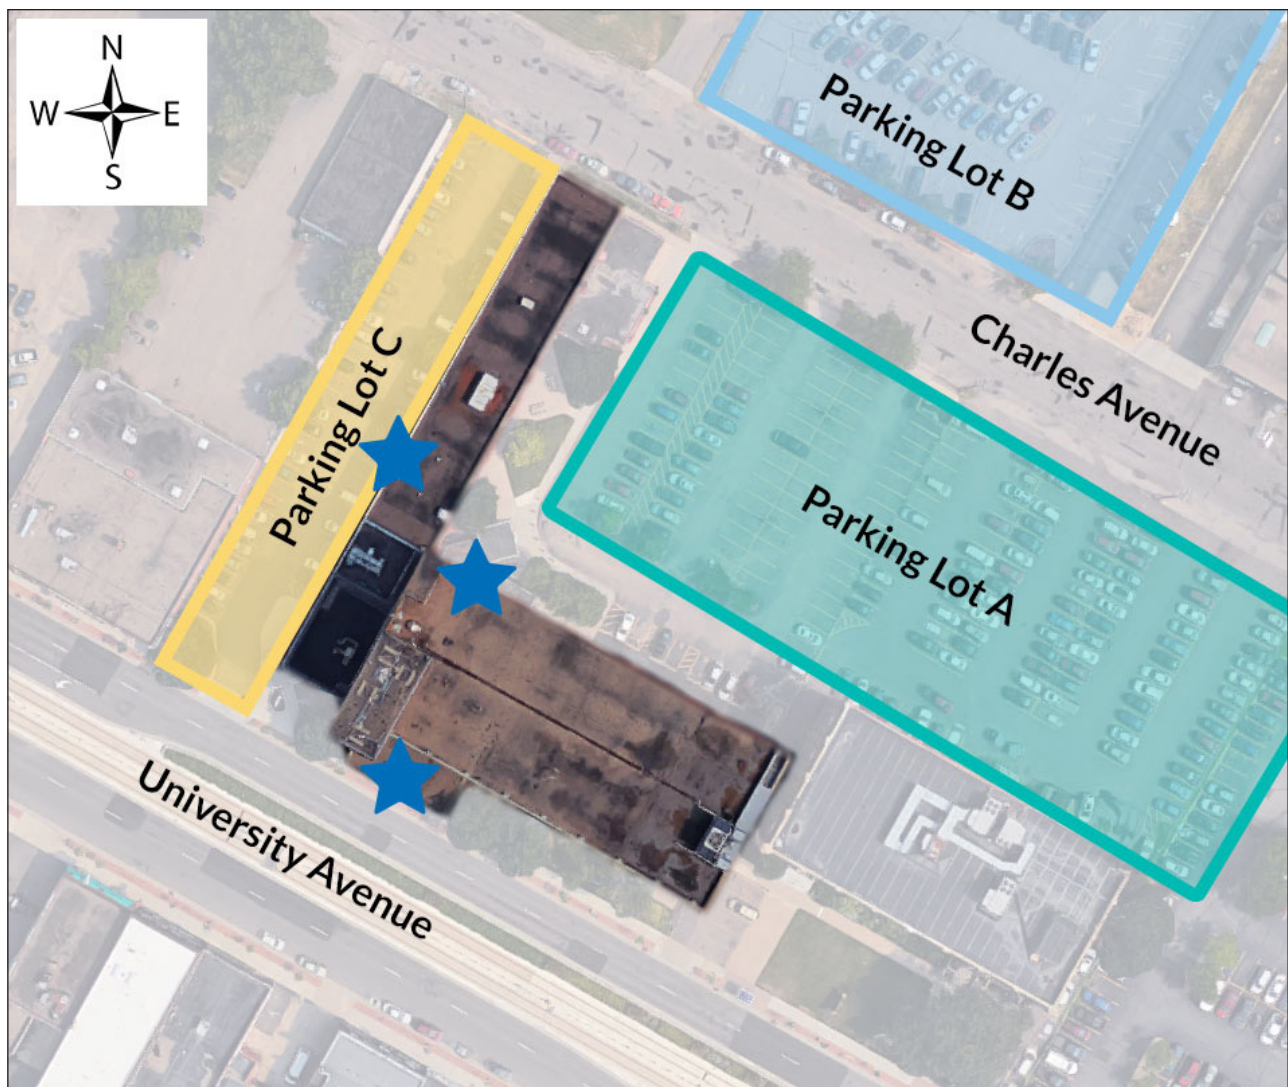

PARKING

Free visitor and handicap parking is located on the west side of the building in **PARKING LOT C**.

If the visitor lot is full, there are select visitor parking spots at the back of the building in PARKING LOT A and PARKING LOT B.

Once you park and enter the building, proceed to the elevator bank and take them to the fourth floor. Make-A-Wish Minnesota is located in suite 415.

*Entrances to 1919 University Avenue West are indicated on the map above with a blue star.